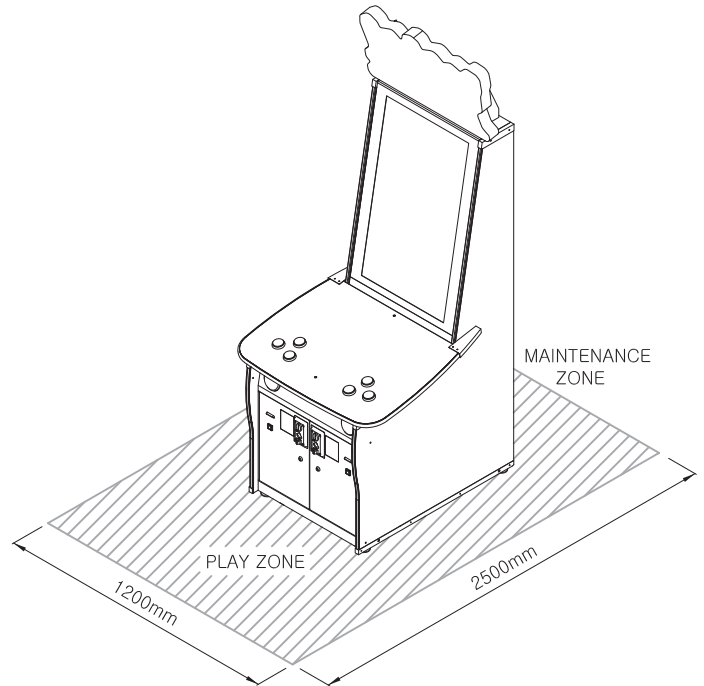

INSTALL INFORMATION

*** PLEASE DO NOT INSTALL PRODUCT IN A PLACE WITH A LOT OF SUNLIGHT. IT CAN BE A PROBLEM FOR THE OPERATION OF THE PRODUCT.**

1. INSTALLATION SPACE

- ※ Maintenance zone & Play zone should have at least 1200mm(47 inch) * 2500mm(99inch) each

2. MAINTAIN PRODUCT FLATNESS

- ※ After installation is complete
- ※ 2-1 After securing space, adjust the 4 adjuster so that the product is stably leveled

3. IMPORTANCE

- ※ This product should be indoor use and out of direct sunlight

UNPACKING

1. PACKING LOCATION

INSIDE SPACE

▼ 1	▼ 2
	BILLBOARD BOX
▼ 3	▼ 4
ACCESSORY ENVELOPE + BILLBOARD HARNESS COVER BKT	BILLBOARD FRAME FIX BKT L, R